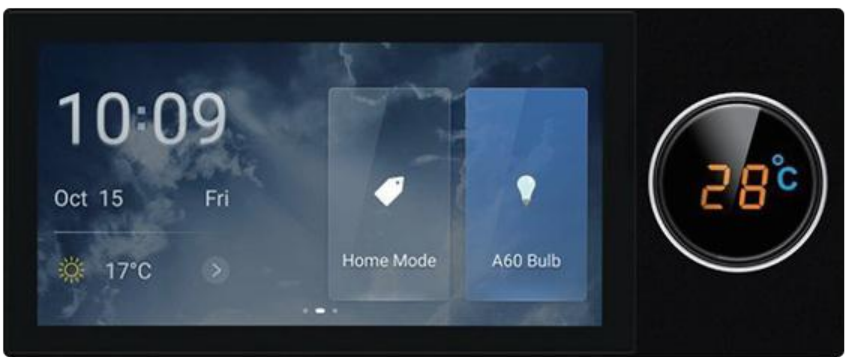

EU/UK(1-4 Gang)

Smart Bulb Series (WiFi/Bluetooth Mesh/Zigbee/Matter)

Smart LED Light Bulb, RGBCW Color Changing, 2.4 GHz Wi-Fi, Works with Alexa & Google Home

Smart Central Controller (WiFi/ZigBee/Bluetooth)