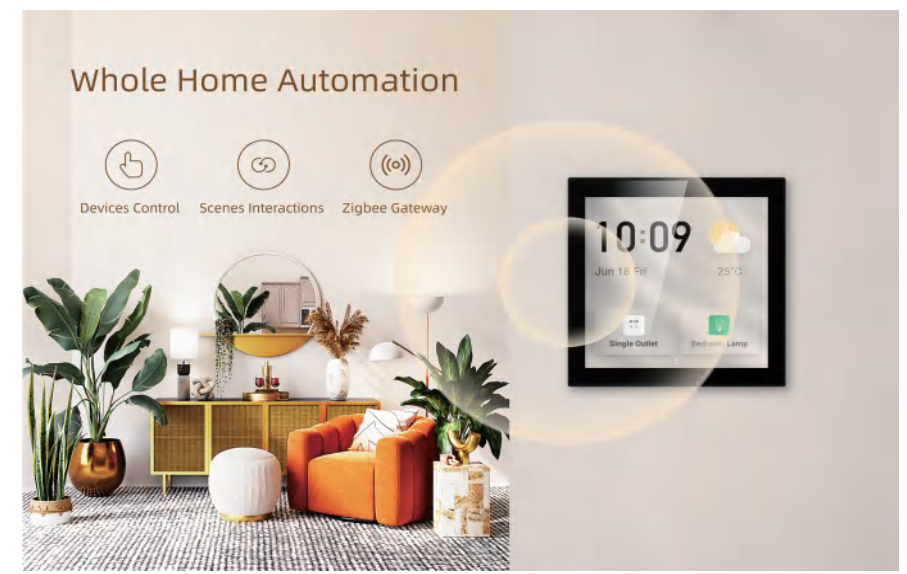

EU/UK(1-4 Gang)

Smart Bulb Series (WiFi/Bluetooth Mesh/Zigbee/Matter)

Smart LED Light Bulb, RGBCW Color Changing, 2.4 GHz Wi-Fi, Works with Alexa & Google Home

Smart Central Controller (WiFi/ZigBee/Bluetooth)

SCP02-EU/USA

SCP01-EU

SCP03-USA

SCP01-EU

Smart Fingerbot Series (Zigbee/Bluetooth)

Fingerbot-01-V2

Fingerbot-04

HomeHub-GW11

Smart Bluetooth Fingerbot Plus, Wireless Smart Light Switch Button Pusher Bot, Remote Control Smart Life Tuya App, Add Fingerbot Hub Make it Compatible Alexa and Google Home

Smart Curtain Robot Series (WiFi/Zigbee/Bluetooth)

RSH-RMCU1
(3-in-1 Curtain Robot)

Smart Curtain Robot Wireless App Automate Timer Control, Bluetooth & Zigbee Hub required to Make it Compatible with Alexa, Google Home

Smart Blind Curtain Series (WiFi/Zigbee/Bluetooth)