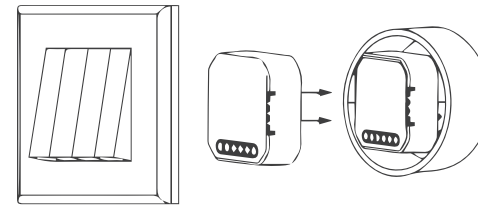

Smart Switch Breaker Series (WiFi/ZigBee/Matter)

Switch Breaker-1/2/3/4 Gang

Dimmer Breaker-1/2/ Gang

Curtain Breaker-1/2 Gang

Garage Door Breaker

Small and Compact

Tiny body suitable for various of mounting boxes