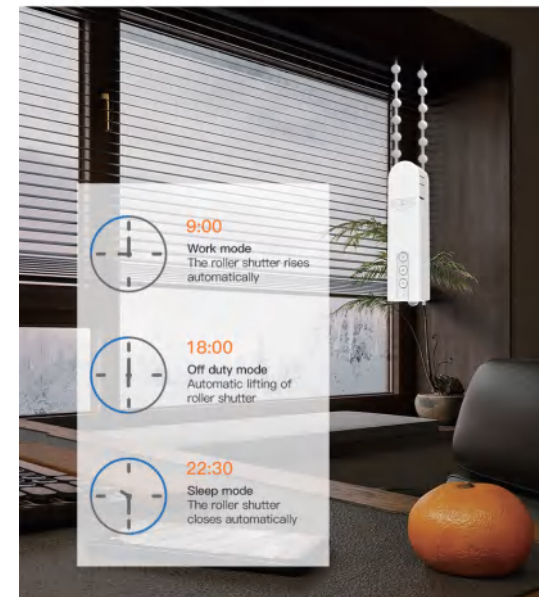

RSH-RMCU1
(3-in-1 Curtain Robot)

Smart Curtain Robot Wireless App Automate Timer Control, Bluetooth & Zigbee Hub required to Make it Compatible with Alexa, Google Home

Smart Blind Curtain Series (WiFi/Zigbee/Bluetooth)

RSH-MC08

RSH-MC22

Smart Blind Curtain Motorized - Smart Electric Blinds with Bluetooth/WiFi/Zigbee Remote Control, Solar Powered, Bluetooth/Zigbee Hub required to Make it Compatible with Alexa & Google Home

Voice control

Free your hands and make life more convenient

Timing automatic lifting

Set the opening and closing time of the curtain, and the curtain will automatically rise and fall

- 9:00**
Work mode
The roller shutter rises automatically
- 18:00**
Off duty mode
Automatic lifting of roller shutter
- 22:30**
Sleep mode
The roller shutter closes automatically