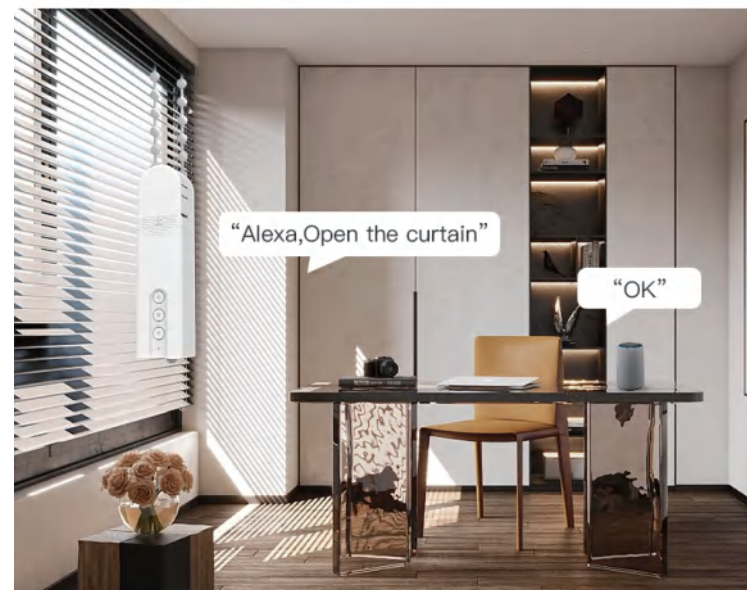

Voice control

Free your hands and make life more convenient