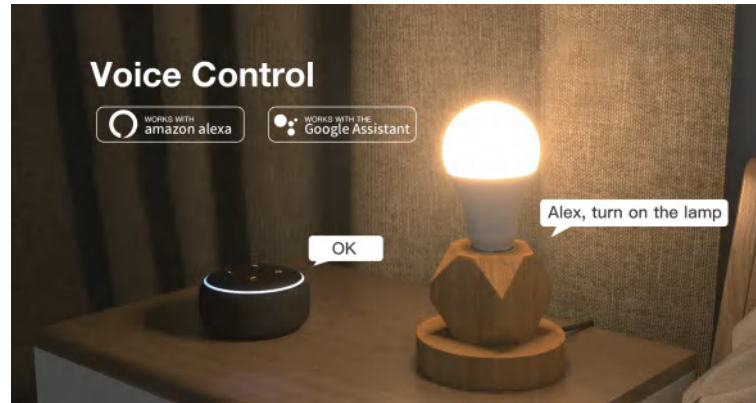

Smart Breaker Switch Wireless Remote Control Electrical for Household Appliances Compatible with Alexa DIY Your Home via Iphone Android Tuya App

Smart Plug Series (WiFi/Matter)

WS029-IT

WS022-USA&EU

WS007-EU+FR

WS009-UK

WS005-USA

WS008-AU

WS021-EU

Outdoor Plug-OP003(EU)

Alexa Smart Plug, Smart Outlet Bluetooth Mesh, Simple Set Up, Alexa App Remote Control, ETL & FCC Certified

Smart Switch with Touch Panel (WiFi)

US/AU/BR (1-4 Gang)

EU/UK(1-4 Gang)

Smart Bulb Series (WiFi/Bluetooth Mesh/Zigbee/Matter)

Smart LED Light Bulb, RGBCW Color Changing, 2.4 GHz Wi-Fi, Works with Alexa & Google Home

Smart Central Controller (WiFi/ZigBee/Bluetooth)