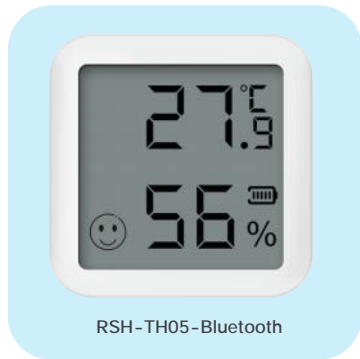

Smart Humidity Sensor Series (WiFi/Zigbee/Bluetooth)