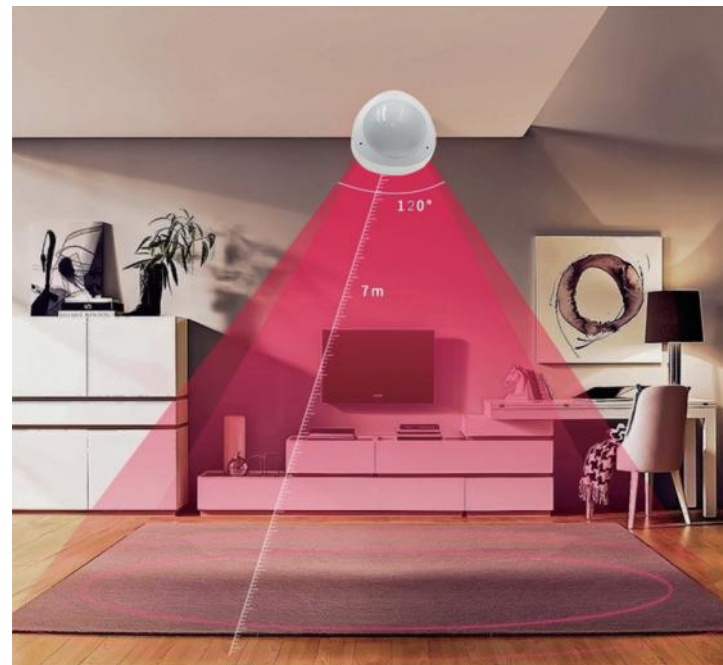

Smart Sensor Series (Zigbee/WiFi)