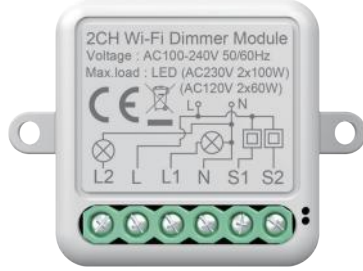

Air Quality Sensor (Co2/Humidity/VOC)

Smart Humidity Sensor Series (WiFi/Zigbee/Bluetooth)

Smart Scene Panel Switch Series (WiFi/Zigbee)

RSH-SC20-ZigBee

RSH-SC021-ZigBee

RSH-SC05-ZigBee

RSH-SC04-ZigBee

Wireless Remote Control Smart Switch Wall Panel
Transmitter, Requires Zigbee Hub, Smart Life/Tuya APP
Remote Control, Wireless Button for Smart Home
Devices and Scenes

Smart Switch Breaker Series (WiFi/ZigBee/Matter)

Switch Breaker-1/2/3/4 Gang

Dimmer Breaker-1/2/ Gang

Curtain Breaker-1/2 Gang

Garage Door Breaker

Small and Compact

Tiny body suitable for various of mounting boxes