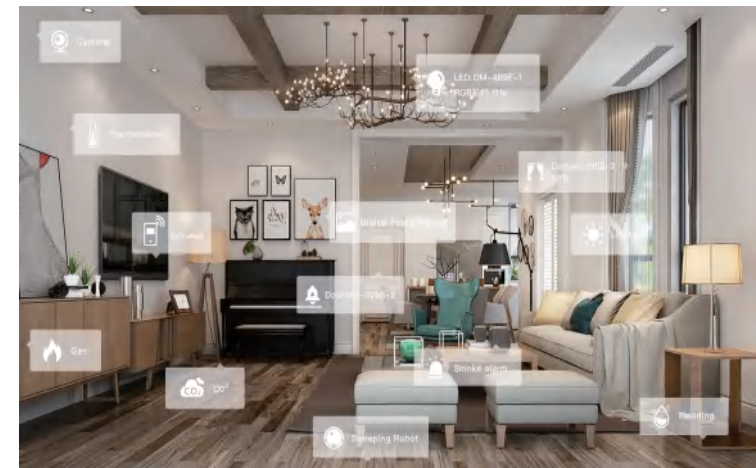

15yrs
Industry
experience

2300m²
Premium
factory

Best
Complete
Certificate

Team
Professional
R&D team

Serve
Impeccable
Business Service

15kinds
Quality
Inspections

OEM

ODM