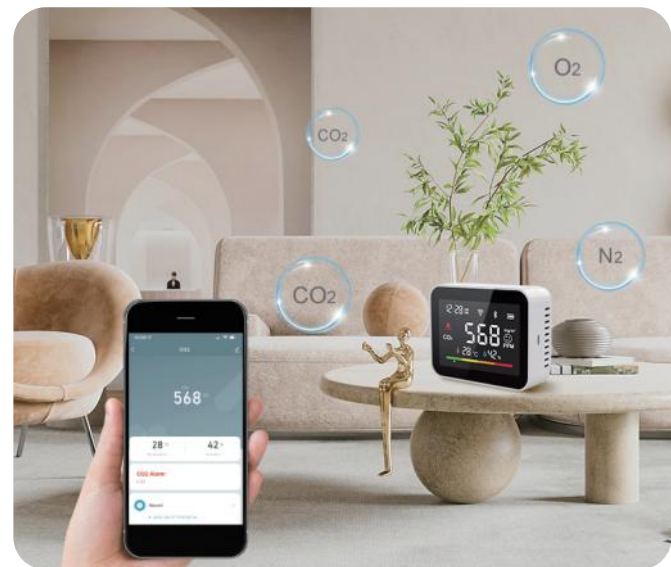

RSH-zigbee-WL08
Water Sensor

RSH-WiFi-GS03
Gas Sensor

Smart IR Series (WiFi)

RSH-IR10

RSH-IR02+RF

WiFi IR+ RF Control Hub for Smart Appliances via Voice and Smart Life/Tuya App, Compatible with Amazon Echo and Google Home

Smart Air Quality Series (Zigbee/WiFi)

RSH-AirBox04-Zigbee

RSH-CO2V1-WiFi

In the home

The hotel

The office

Smart Air Quality (PM, CO2, VOC, Humidity, Temp, Pressure)

Air Quality Sensor High Version (PM/Co2/VOC/Pressure/Humidity/Temp)

Air Quality Sensor (Co2/Humidity/VOC)

Smart Humidity Sensor Series (WiFi/Zigbee/Bluetooth)

Smart Scene Panel Switch Series (WiFi/Zigbee)

RSH-SC20-ZigBee

RSH-SC021-ZigBee

RSH-SC05-ZigBee

RSH-SC04-ZigBee

Wireless Remote Control Smart Switch Wall Panel
Transmitter, Requires Zigbee Hub, Smart Life/Tuya APP
Remote Control, Wireless Button for Smart Home
Devices and Scenes

Smart Breaker Switch Wireless Remote Control Electrical for Household Appliances Compatible with Alexa DIY Your Home via Iphone Android Tuya App

Smart Plug Series (WiFi/Matter)

WS029-IT

WS022-USA&EU

WS007-EU+FR