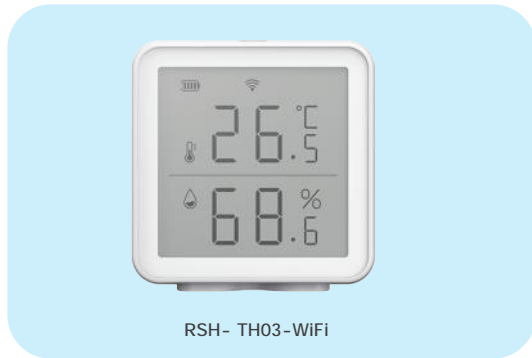

RSH-zigbee-WL08
Water Sensor

RSH-WiFi-GS03
Gas Sensor

Smart IR Series (WiFi)

RSH-IR10

RSH-IR02+RF

WiFi IR+ RF Control Hub for Smart Appliances via Voice and Smart Life/Tuya App, Compatible with Amazon Echo and Google Home

Smart Air Quality Series (Zigbee/WiFi)

RSH-AirBox04-Zigbee

RSH-CO2V1-WiFi

In the home

The hotel

The office

Smart Air Quality (PM, CO2, VOC, Humidity, Temp, Pressure)

Air Quality Sensor High Version (PM/Co2/VOC/Pressure/Humidity/Temp)

Air Quality Sensor (Co2/Humidity/VOC)

Smart Humidity Sensor Series (WiFi/Zigbee/Bluetooth)

Smart Scene Panel Switch Series (WiFi/Zigbee)

RSH-SC20-ZigBee

RSH-SC021-ZigBee

RSH-SC05-ZigBee

RSH-SC04-ZigBee

Wireless Remote Control Smart Switch Wall Panel
Transmitter, Requires Zigbee Hub, Smart Life/Tuya APP
Remote Control, Wireless Button for Smart Home
Devices and Scenes